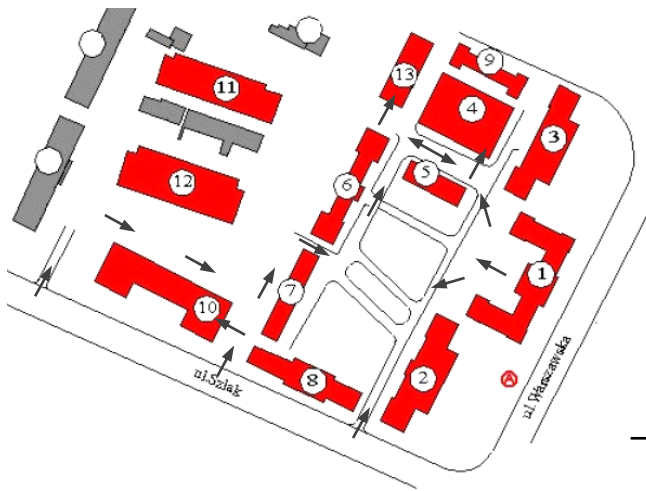

Cracow University and Technology The Map of Campus “Warszawska”

- 1. Main Entry.
- 4. “GiL” (2nd floor) - Lunch Area.
- 10. Faculty of Chemical Engineering and Technology
– Registration and Welcome Reception (24.09.2012).
- 13. “Kotłownia” - Conference Hall (25-26.09.2012).

→ Entries to The Campus of Cracow University of Technology and Important Buildings.

The Plan and Important Places of Cracow

Legend

- A - Cracow University of Technology
- B - Old Time Hotel
- C - Mistia Hotel
- D - Ibis Hotel
- E - Ibis Budget Hotel
- F - Prominent Club
- G - PKP Railway Station
- H - The Main Square