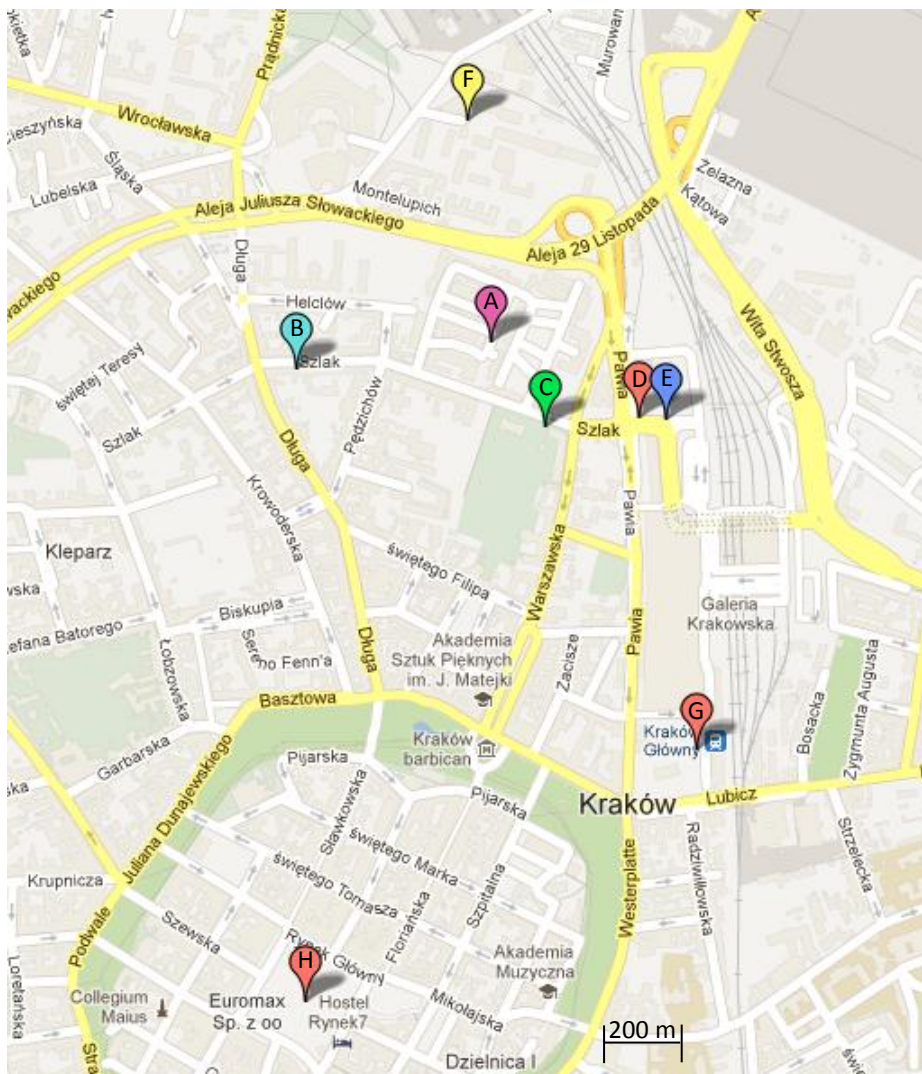

Cracow University and Technology The Map of Campus “Warszawska”

- 1. Main Entry.
- 4. “GiL” (2nd floor) - Lunch Area.
- 10. Faculty of Chemical Engineering and Technology
– Registration and Welcome Reception (24.09.2012).
- 13. “Kotłownia” - Conference Hall (25-26.09.2012).

→ Entries to The Campus of Cracow University of Technology and Important Buildings.

The Plan and Important Places of Cracow

Legend

- A - Cracow University of Technology
- B - Old Time Hotel
- C - Mistia Hotel
- D - Ibis Hotel
- E - Ibis Budget Hotel
- F - Prominent Club
- G - PKP Railway Station
- H - The Main Square